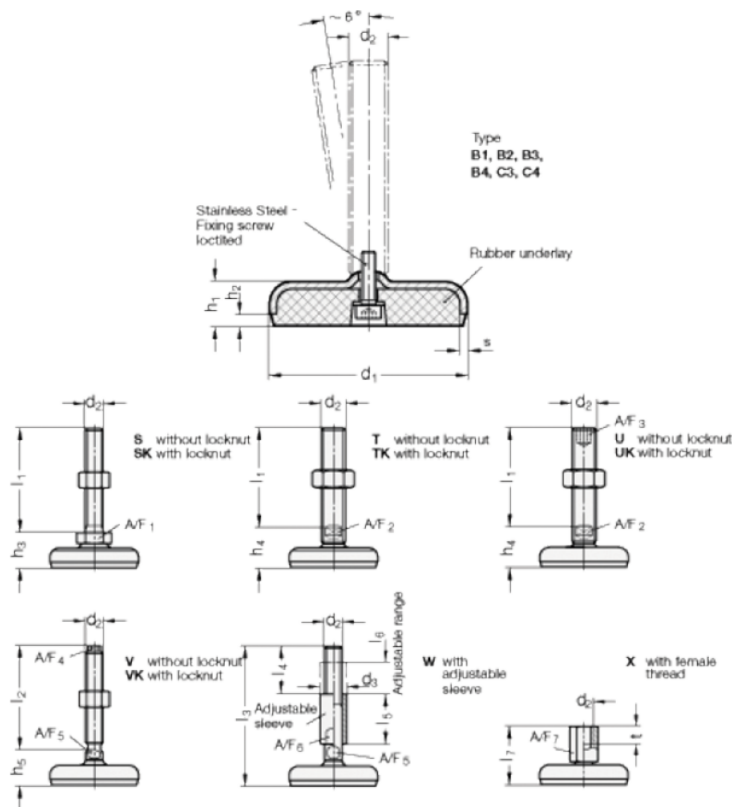

Data Sheet

Article number: 2031100M20200C4UK

Description: E+G levelling foot
GN 31-100-M20-200-C4-UK

Note: UK With nut, Hexagon socket at the top, Wrench flat at the bottom

Measures

A/F2	= 15	s = 3
A/F3	= 10	
d1	= 100	
d2	= 20	
h1	= 20	
h2	= 6	
h4 +4.0/0	= 35	
l1	= 200	